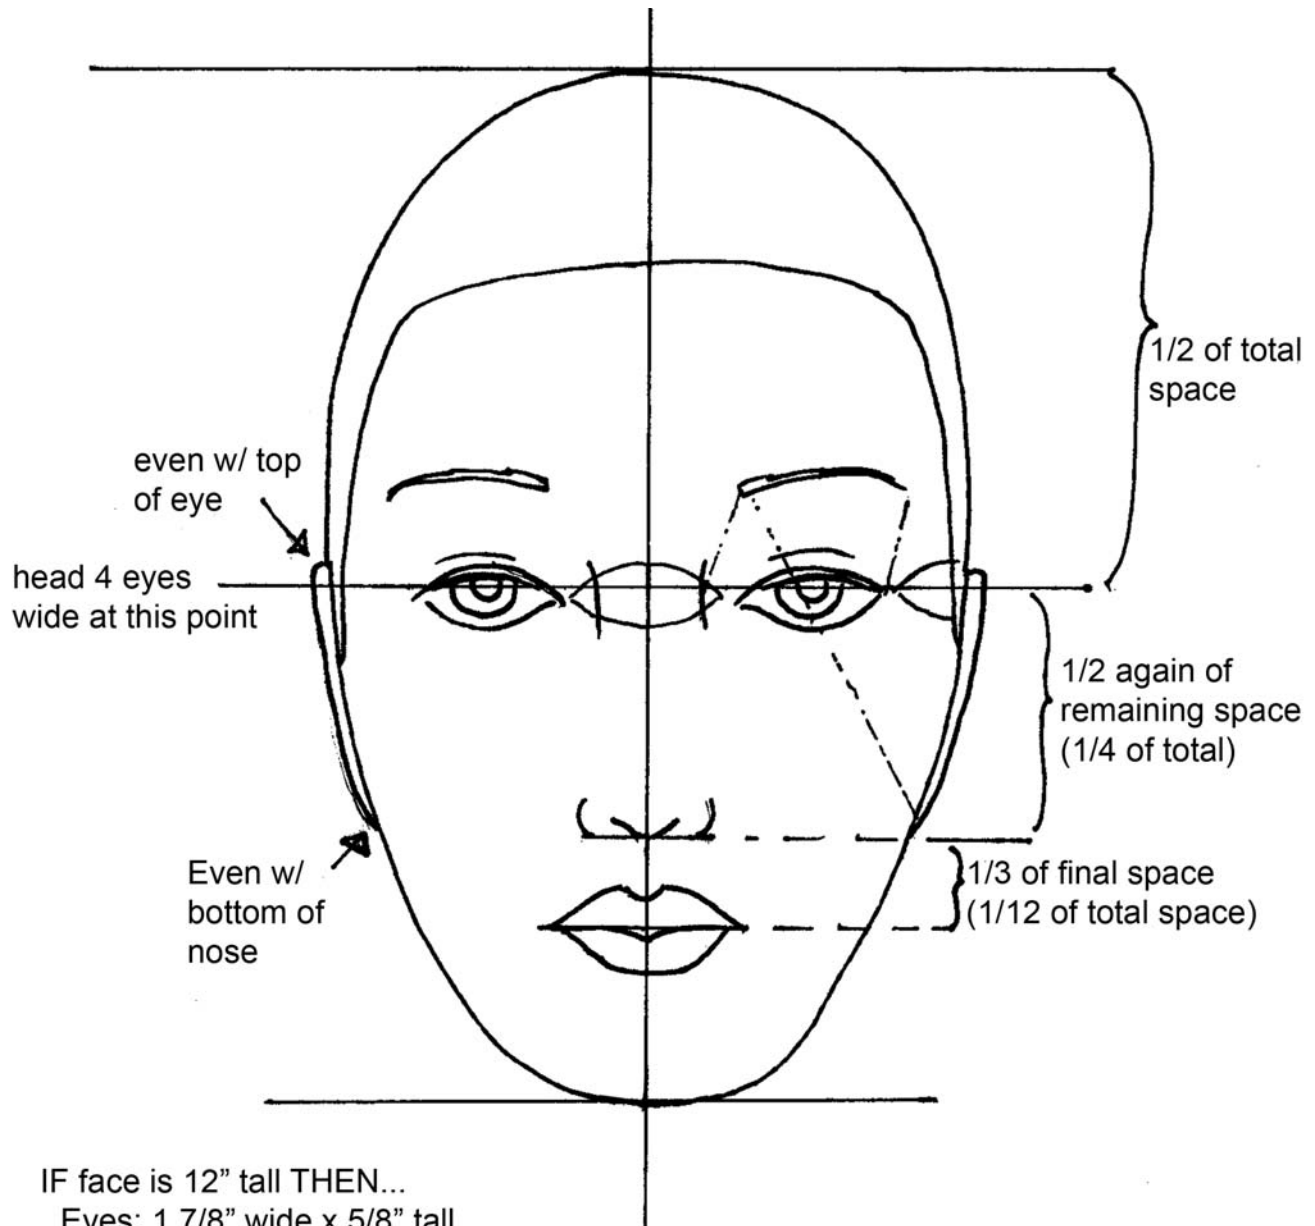

Face Template

IF face is 12" tall THEN...
Eyes: 1 7/8" wide x 5/8" tall
Nose 1 1/2" wide
Lips 2 3/8" wide

Otherwise, adjust accordingly.